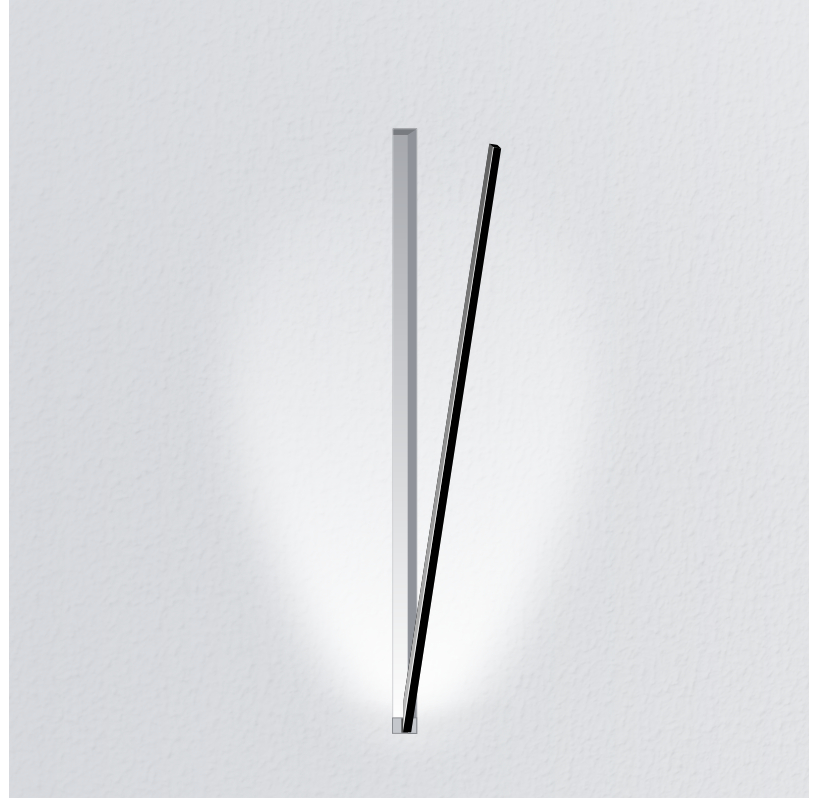

SPILLO 1 ROD RECESSED

D46009- _____ - _____

base number   Color   Finish
Temperature   Options

1. To build a product code in our configurator select the specify button on the base model # product page
2. To build a manual product code on this datasheet choose from the options listed below in blue font and add the suffix to the base model #

GENERAL

Series: Spillo
Subseries: Spillo 1 Rod
Brand: Icone
Division: Design
Mounting Type: Recessed
Mounting Location: Wall
Subcategory: Ambient

PHYSICAL

Shape: Rectangle
Width (mm): 33
Width (in): 1 ⁵/₁₆
Height (mm): 826
Height (in): 32 ¹/₂
Min. Recessing Depth (mm): 30
Min. Recessing Depth (in): 1 ³/₁₆
Light Distribution: Adjustable
[Fixture Finish: WHI / BLK / CHR / BGD](#)
Fixture Material: Brass

ELECTRICAL

Lamp Type: LED
Total Output Wattage (W): 10.56
Dimming: 0-10V Dimming
Driver Included: No
Driver Location: Remote
Driver Type: Constant Voltage - 120Vac
Driver Class: Class 2
Input Voltage (V): 120
Output Voltage (V): 12
Upon Request: (Not included, see components) 0-10Vdc dimming / 277Vac

LED

[Color Temperature (°K): 2700 / 3000](#)
Nominal Lumen (lm): 880
CRI: >90 CRI
Lamp Life (hrs): 50000

OPTICAL

Adjustability: Tilt 120°

RATINGS AND CERTIFICATIONS

Certified By: Certified for North American Standards
IP rating: IP20