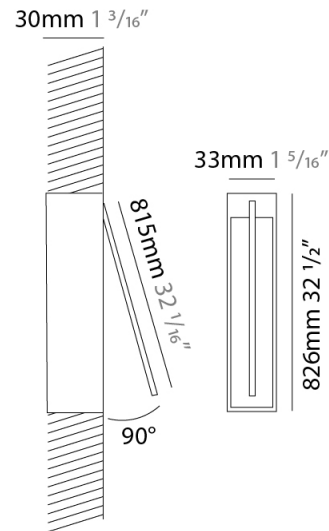

SPILLO 1 ROD RECESSED

D46009- _____ - _____

base number   Color   Finish
Temperature   Options

1. To build a product code in our configurator select the specify button on the base model # product page
2. To build a manual product code on this datasheet choose from the options listed below in blue font and add the suffix to the base model #

GENERAL

Series: Spillo
Subseries: Spillo 1 Rod
Brand: Icone
Division: Design
Mounting Type: Recessed
Mounting Location: Wall
Subcategory: Ambient

PHYSICAL

Shape: Rectangle
Width (mm): 33
Width (in): 1 ⁵/₁₆
Height (mm): 826
Height (in): 32 ¹/₂
Min. Recessing Depth (mm): 30
Min. Recessing Depth (in): 1 ³/₁₆
Light Distribution: Adjustable
[Fixture Finish: WHI / BLK / CHR / BGD](#)
Fixture Material: Brass

ELECTRICAL

Lamp Type: LED
Total Output Wattage (W): 10.56
Dimming: 0-10V Dimming
Driver Included: No
Driver Location: Remote
Driver Type: Constant Voltage - 120Vac
Driver Class: Class 2
Input Voltage (V): 120
Output Voltage (V): 12
Upon Request: (Not included, see components) 0-10Vdc dimming / 277Vac

LED

[Color Temperature (°K): 2700 / 3000](#)
Nominal Lumen (lm): 880
CRI: >90 CRI
Lamp Life (hrs): 50000

OPTICAL

Adjustability: Tilt 120°

RATINGS AND CERTIFICATIONS

Certified By: Certified for North American Standards
IP rating: IP20