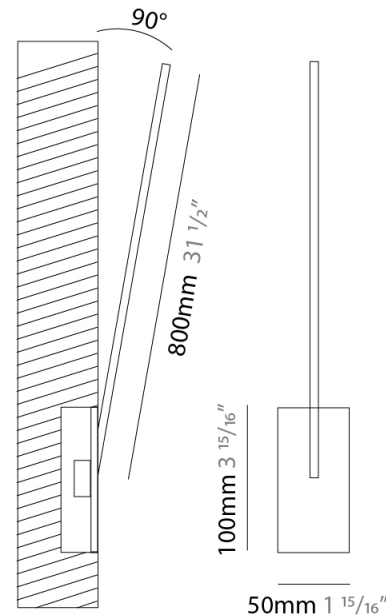

PROJECT
TYPE
SPECIFIER
QUANTITY
DATE

SPILLO 1 ROD RECESSED

D46018- -
base number   Color   Finish
                         Temperature   Options

1. To build a product code in our configurator select the specify button on the base model # product page
2. To build a manual product code on this datasheet choose from the options listed below in blue font and add the suffix to the base model #

GENERAL

Series: Spillo
Subseries: Spillo 1 Rod
Brand: Icone
Division: Design
Mounting Type: Recessed
Mounting Location: Wall
Subcategory: Ambient

PHYSICAL

Shape: Rectangle
Width (mm): 50
Width (in): 1 15/16
Height (mm): 800
Height (in): 31 1/2
Light Distribution: Adjustable
Fixture Finish: WHI / BLK / CHR / BGD
Fixture Material: Brass

ELECTRICAL

Lamp Type: LED
Total Output Wattage (W): 10.56
Dimming: 0-10V Dimming
Driver Included: No
Driver Location: Remote
Driver Type: Constant Voltage - 120Vac
Driver Class: Class 2
Input Voltage (V): 120
Output Voltage (V): 12
Upon Request: (Not included, see components) 0-10Vdc dimming / 277Vac

LED

Color Temperature (°K): 2700 / 3000
Nominal Lumen (lm): 880
CRI: >90 CRI
Lamp Life (hrs): 50000

OPTICAL

Adjustability: Tilt 120°

RATINGS AND CERTIFICATIONS

Certified By: Certified for North American Standards
IP rating: IP20